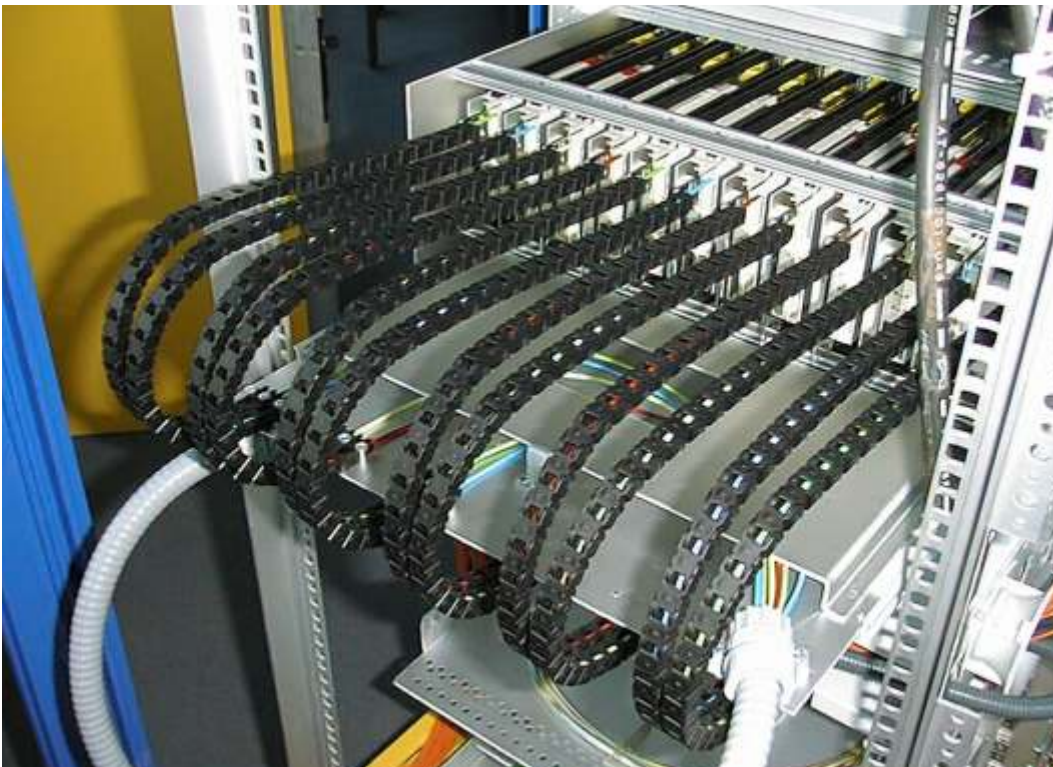

## Long travel, Kolibri 20

Pic. 1

Kolibri 20 chain with guide channel  
in highstock (vertical application)

Travel:  
- 20 m

Pic. 2

Kolibri 1 "lying on its side" in the  
groundfloor.

Travel:  
- 32 m und 9 m

Pic. 3

Kolibri chain in truck washing unit.  
On top (no picture) PKK 328

Travel:  
- 36 m

Chain on both sides (hanging)  
Kolibri 0

## Switchboard unit with Kolibri 00

---

Pic. 1

Application: Our smallest plastic chain (10 x 12,5 mm) in telecom - switchboard unit. Glasfibre cables are well protected from damage.

Pic. 2

Circular drag chain  
- Kolibri 16 for all kind of  
rotary application

## Cable fixing, "cable anchor"

---

ekd cable fixing "cable anchor"

- easy to install
- always quick access
- space saving