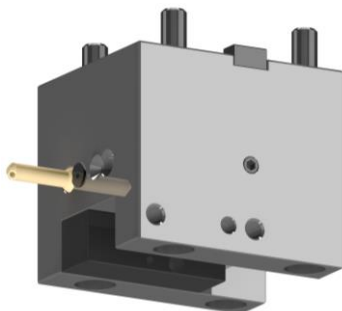

BMT65
DOOSAN

PUMA 2100/2600 M/LM/MS/LMS
PUMA 2100/2600 Y/LY/SY/LSY
PUMA 3100 M/LM/LY/XLM/XLY/ULM/ULY
PUMA MX 2000/2500
PUMA MX 2600 T/ST
PUMA TT 2500 MS/SY
PUMA VTT/TL 2000/2500 M/S/Y

Hyundai WIA
Victor

SKT 200/250 TTSY
Vturn A26/A20 YSCM

NGT OD-65x25x75(DO)

NGT F-65x25x95(DO)

NGT ID-65x40x100(DO)

NGT ID-65x40x72(DO)

NGT CR-65x32(DO)

NGT CL-65x32(DO)