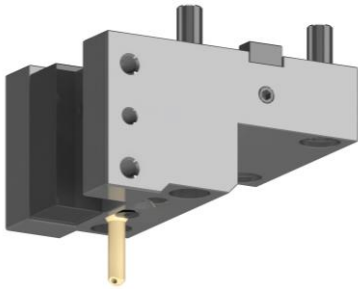

BMT65
DOOSAN

PUMA 2100/2600 M/LM/MS/LMS
PUMA 2100/2600 Y/LY/SY/LSY
PUMA 3100 M/LM/LY/XLM/XLY/ULM/ULY
PUMA MX 2000/2500
PUMA MX 2600 T/ST
PUMA TT 2500 MS/SY
PUMA VTT/TL 2000/2500 M/S/Y

Hyundai WIA
Victor

SKT 200/250 TTSY
Vturn A26/A20 YSCM

NGT OD-65x25x75(DO)

NGT F-65x25x95(DO)

NGT ID-65x40x100(DO)

NGT ID-65x40x72(DO)

NGT CR-65x32(DO)

NGT CL-65x32(DO)