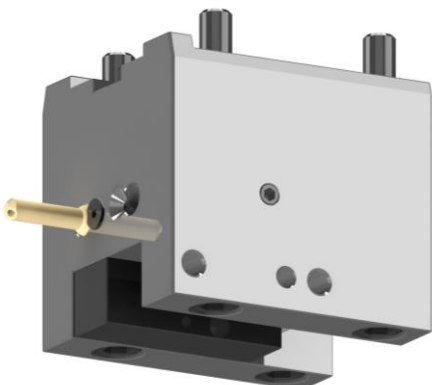

NAKAMURA-TOME BMT65 WT300
 SC300
 TW20
 TMC-200M, TMC-300M
 SUPER NTX
 TW20M, MY, MM, MMY, MMY (12 stations)
 TW30M, MY, MM, MMY, MMY (16 stations)

NGT OD-65x25x70(NT)

NGT F-65x25x95(NT)

NGT ID-65x40x90(NT)