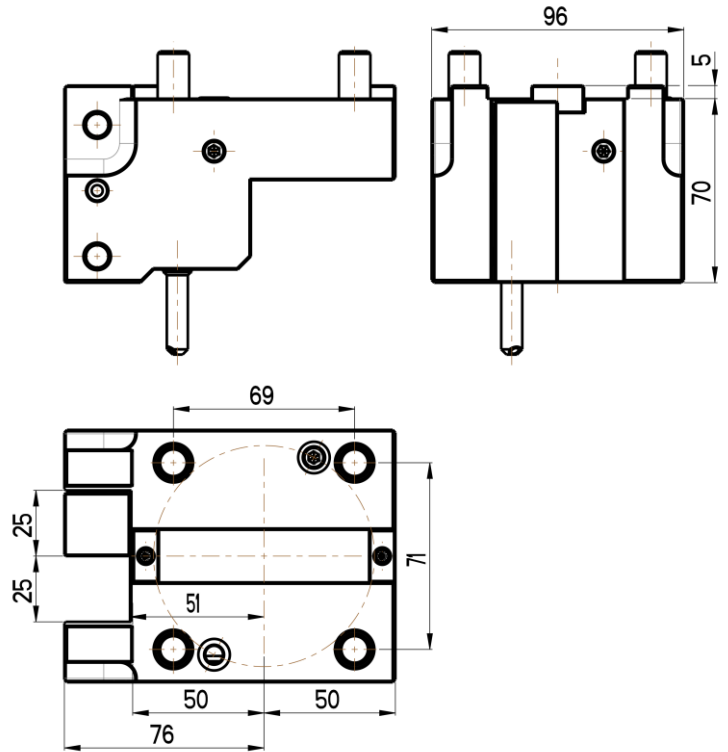

NAKAMURA-TOME BMT65 WT300
 SC300
 TW20
 TMC-200M, TMC-300M
 SUPER NTX
 TW20M, MY, MM, MMY, MMY (12 stations)
 TW30M, MY, MM, MMY, MMY (16 stations)

NGT OD-65x25x70(NT)

NGT F-65x25x95(NT)

NGT ID-65x40x90(NT)