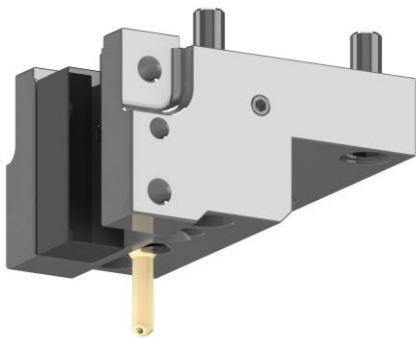

NAKAMURA-TOME BMT65 WT300
 SC300
 TW20
 TMC-200M, TMC-300M
 SUPER NTX
 TW20M, MY, MM, MMY, MMY (12 stations)
 TW30M, MY, MM, MMY, MMY (16 stations)

NGT OD-65x25x70(NT)

NGT F-65x25x95(NT)

NGT ID-65x40x90(NT)