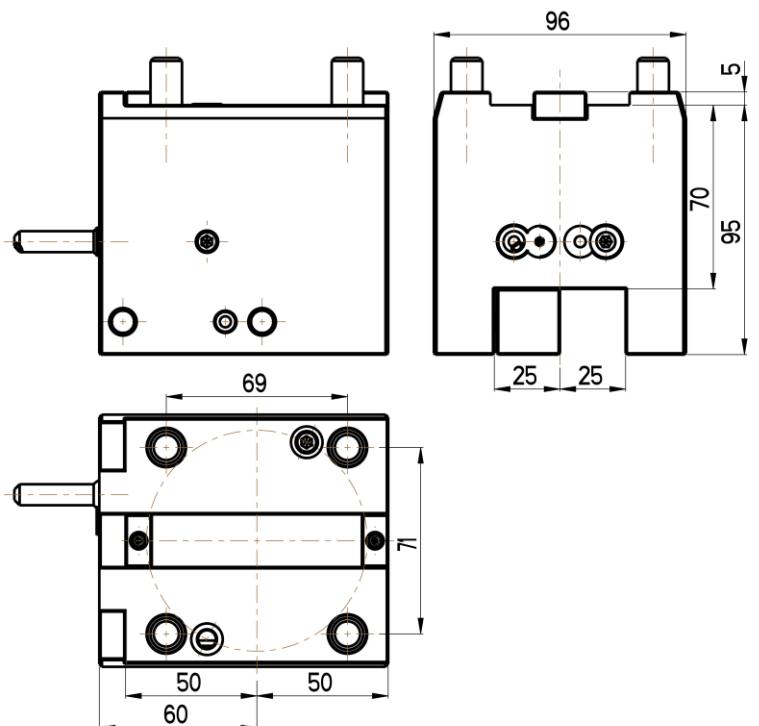

NAKAMURA-TOME BMT65 WT300
 SC300
 TW20
 TMC-200M, TMC-300M
 SUPER NTX
 TW20M, MY, MM, MMY, MMY (12 stations)
 TW30M, MY, MM, MMY, MMY (16 stations)

NGT OD-65x25x70(NT)

NGT F-65x25x95(NT)

NGT ID-65x40x90(NT)